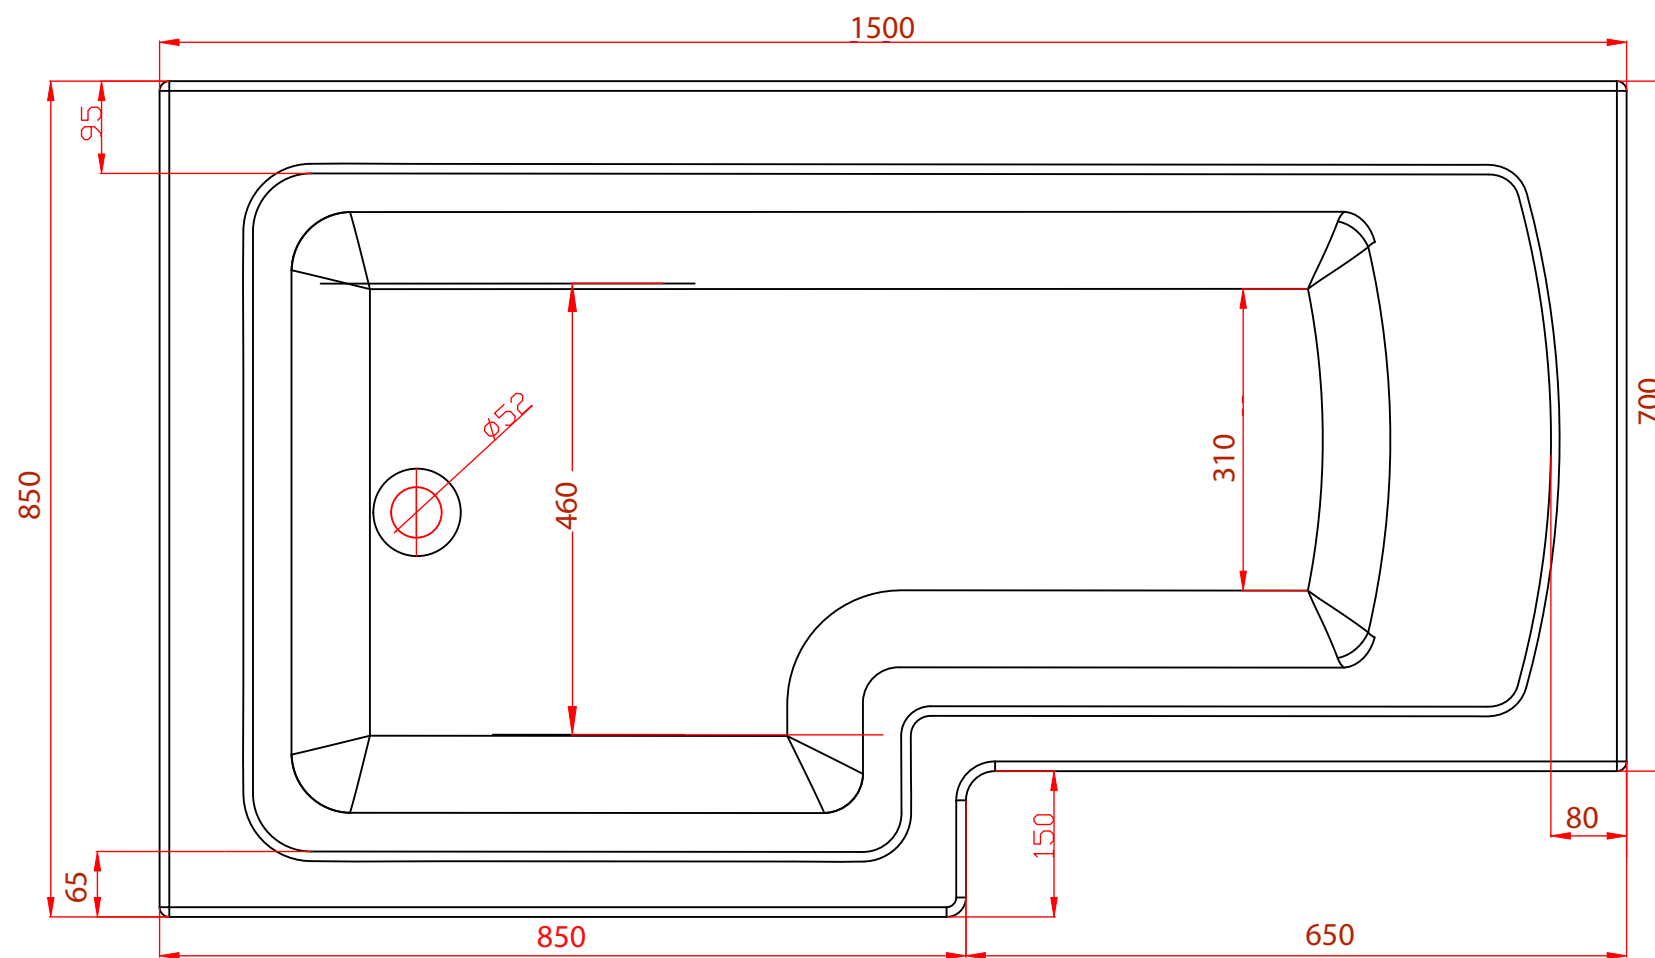

SECTION K-K
SCALE 1 : 4

Shannon L Shaped LH 1500 x 850 x 400